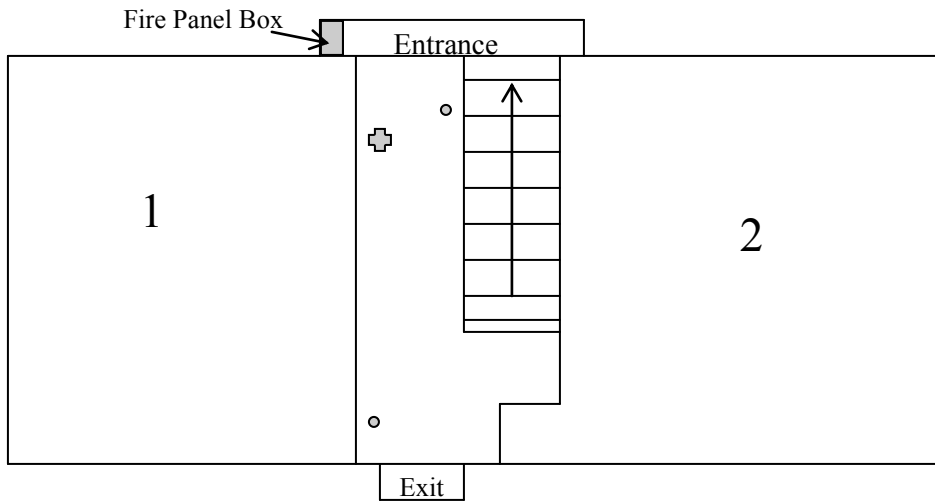

Detroit 608

Denotes a fire pull station

Denotes a fire extinguisher