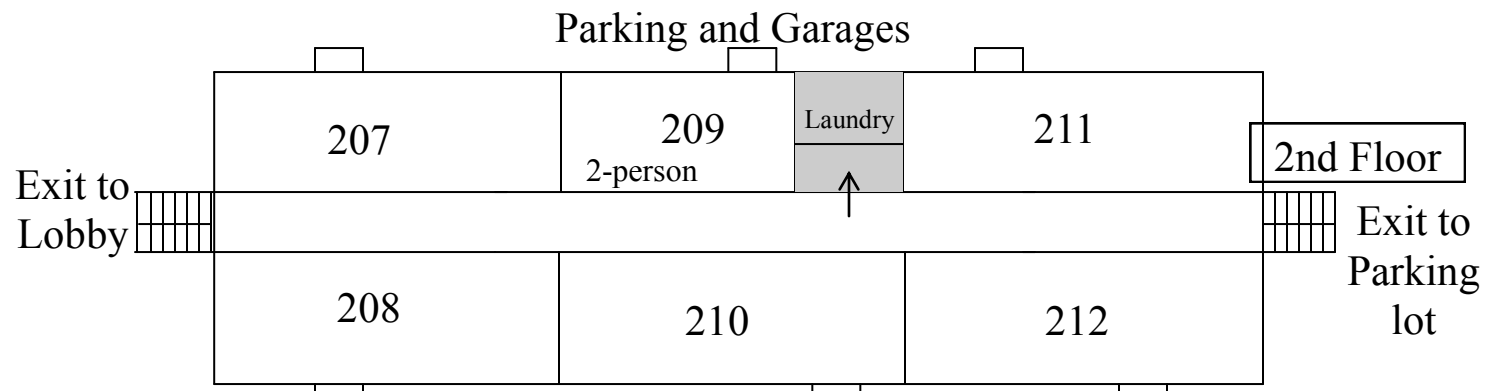

# Clinton Apartments — West

Clinton Street

Clinton Street

Clinton Street

**Square Footage/Unit**

1-bedroom (2-person) apartments: Apts. 109, 209, 309 = 576 sq. ft.  
 2-bedroom (4-person) apartments: all others apts. = 832 sq. ft.