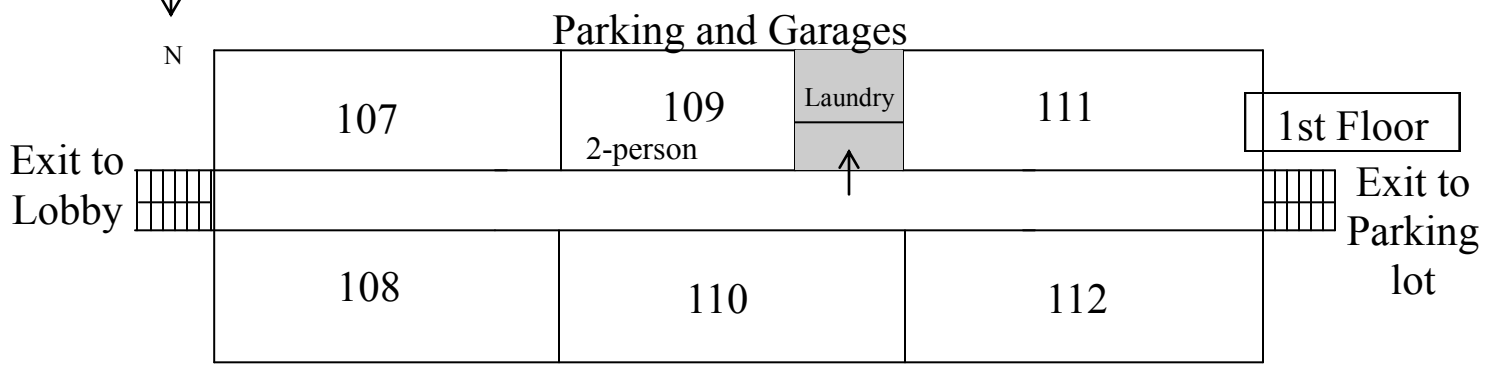

# Clinton Apartments — West

Clinton Street

Clinton Street

Clinton Street

**Square Footage/Unit**

1-bedroom (2-person) apartments: Apts. 109, 209, 309 = 576 sq. ft.  
 2-bedroom (4-person) apartments: all others apts. = 832 sq. ft.