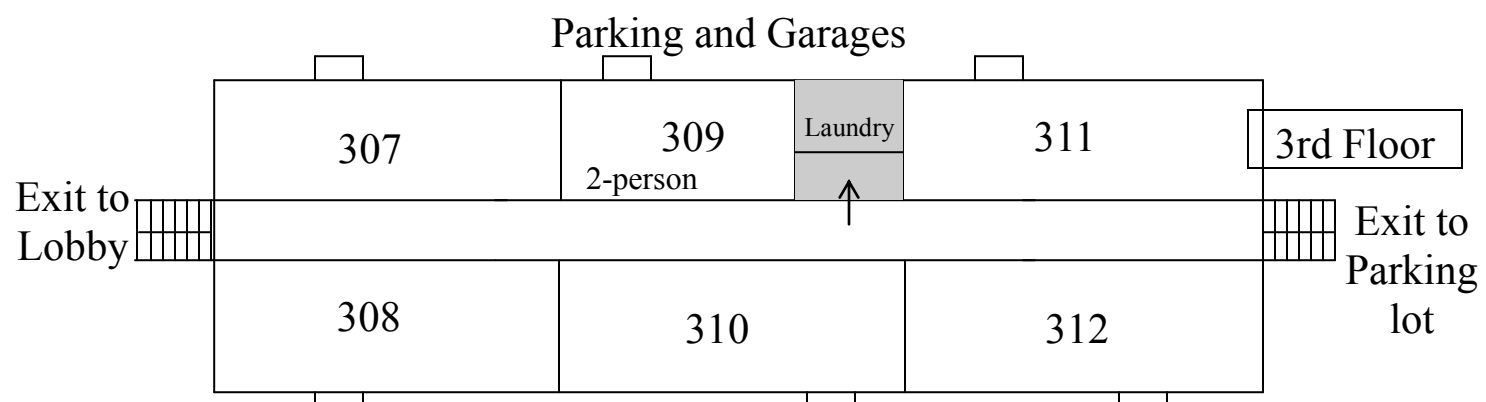

# Clinton Apartments — West

Clinton Street

Clinton Street

Clinton Street

**Square Footage/Unit**

1-bedroom (2-person) apartments: Apts. 109, 209, 309 = 576 sq. ft.  
 2-bedroom (4-person) apartments: all others apts. = 832 sq. ft.