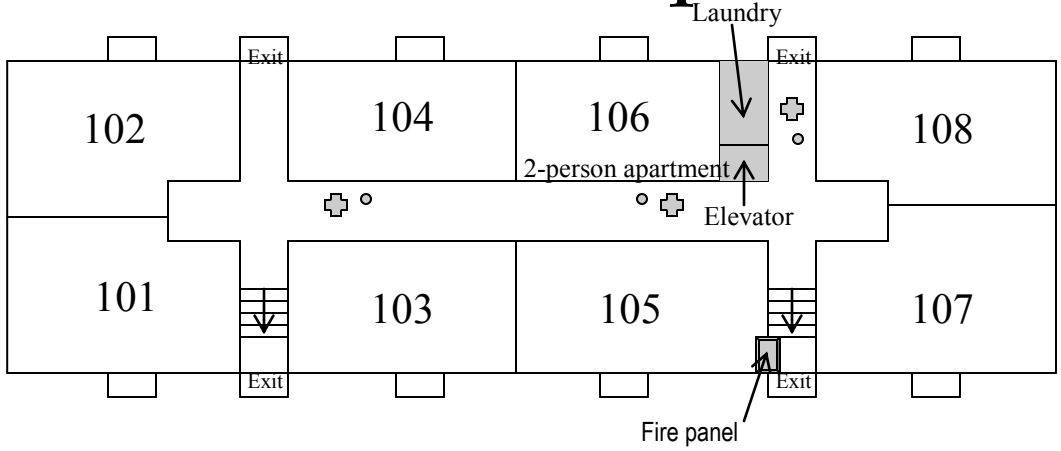

Station Square

Square Foot/Unit

- Apt. 106= 733 sq. ft.
- All other 1st floor units= 970 sq. ft.
- Apt. 202, 206, 302, & 306= 1149 sq. ft.
- All other 2nd and 3rd floor units= 970 sq. ft.

 Denotes a fire extinguisher

 Denotes a fire pull station