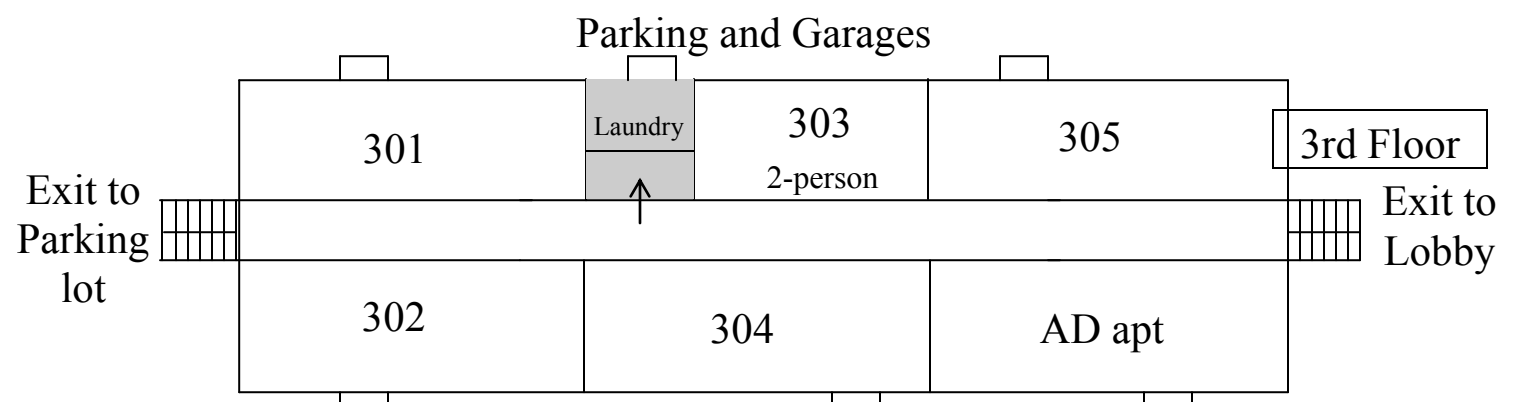

Clinton Apartments—East

Clinton Street

Clinton Street

Clinton Street

Square Footage/Unit

1-bedroom (2-person) apartments: Apts. 103, 203, 303 = 576 sq. ft.
 2-bedroom (4-person) apartments: all others apts. = 832 sq. ft.