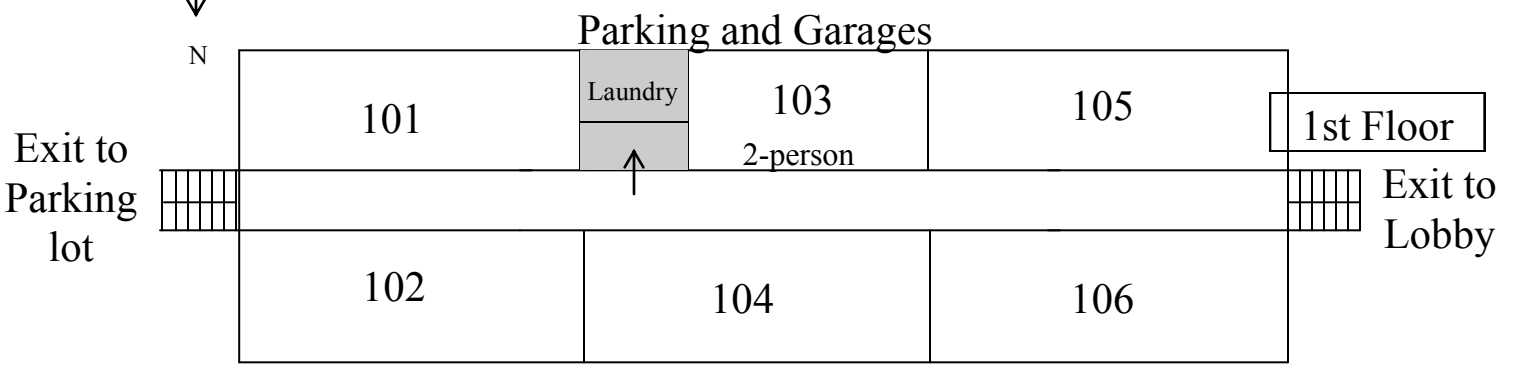

Clinton Apartments—East

Clinton Street

Clinton Street

Clinton Street

Square Footage/Unit

1-bedroom (2-person) apartments: Apts. 103, 203, 303 = 576 sq. ft.
 2-bedroom (4-person) apartments: all others apts. = 832 sq. ft.